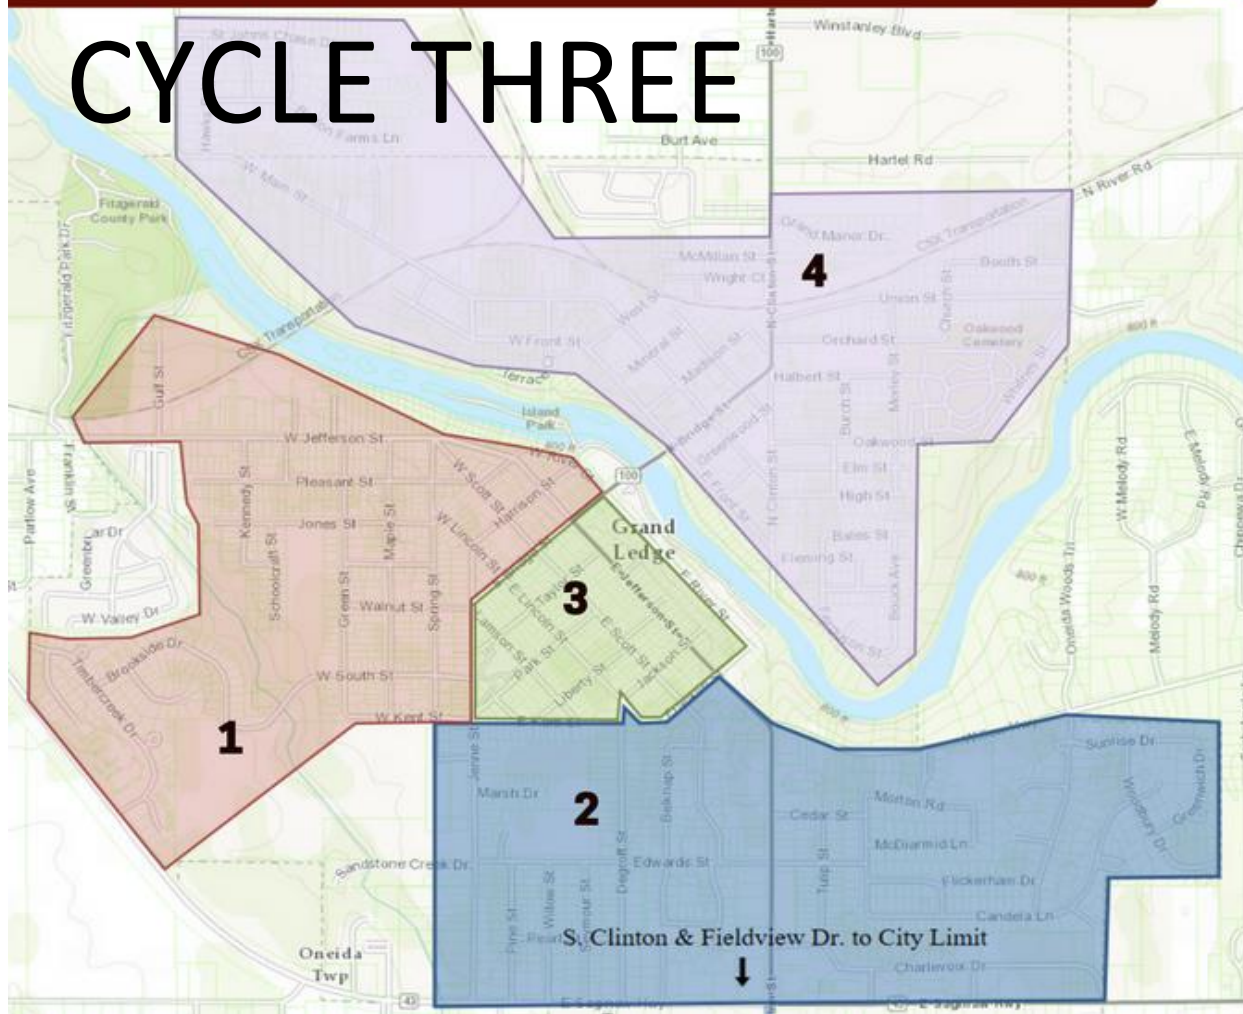

# City-Wide LEAF PICK-UP

Leaves can be raked to the grassy area between the sidewalk and curb. Please do not push your leaves into the street as it is a safety hazard!

Your pick-up days are coordinated by what zone you are in!

## CYCLE TWO

**1**

**Monday 11/7  
and  
Tuesday 11/8**

**2**

**Wednesday 11/9  
and  
Thursday 11/10**

**3**

**Monday 11/14  
through  
12pm Wednesday 11/16**

**4**

## CYCLE THREE

- 1**  
Monday 11/21  
and  
Tuesday 11/22
- 2**  
Wednesday 11/23  
and  
Monday 11/28
- 3**  
Tuesday 11/29  
and  
Wednesday 11/30
- 4**  
Thursday 12/1  
and  
Friday 12/2  
End of Collection