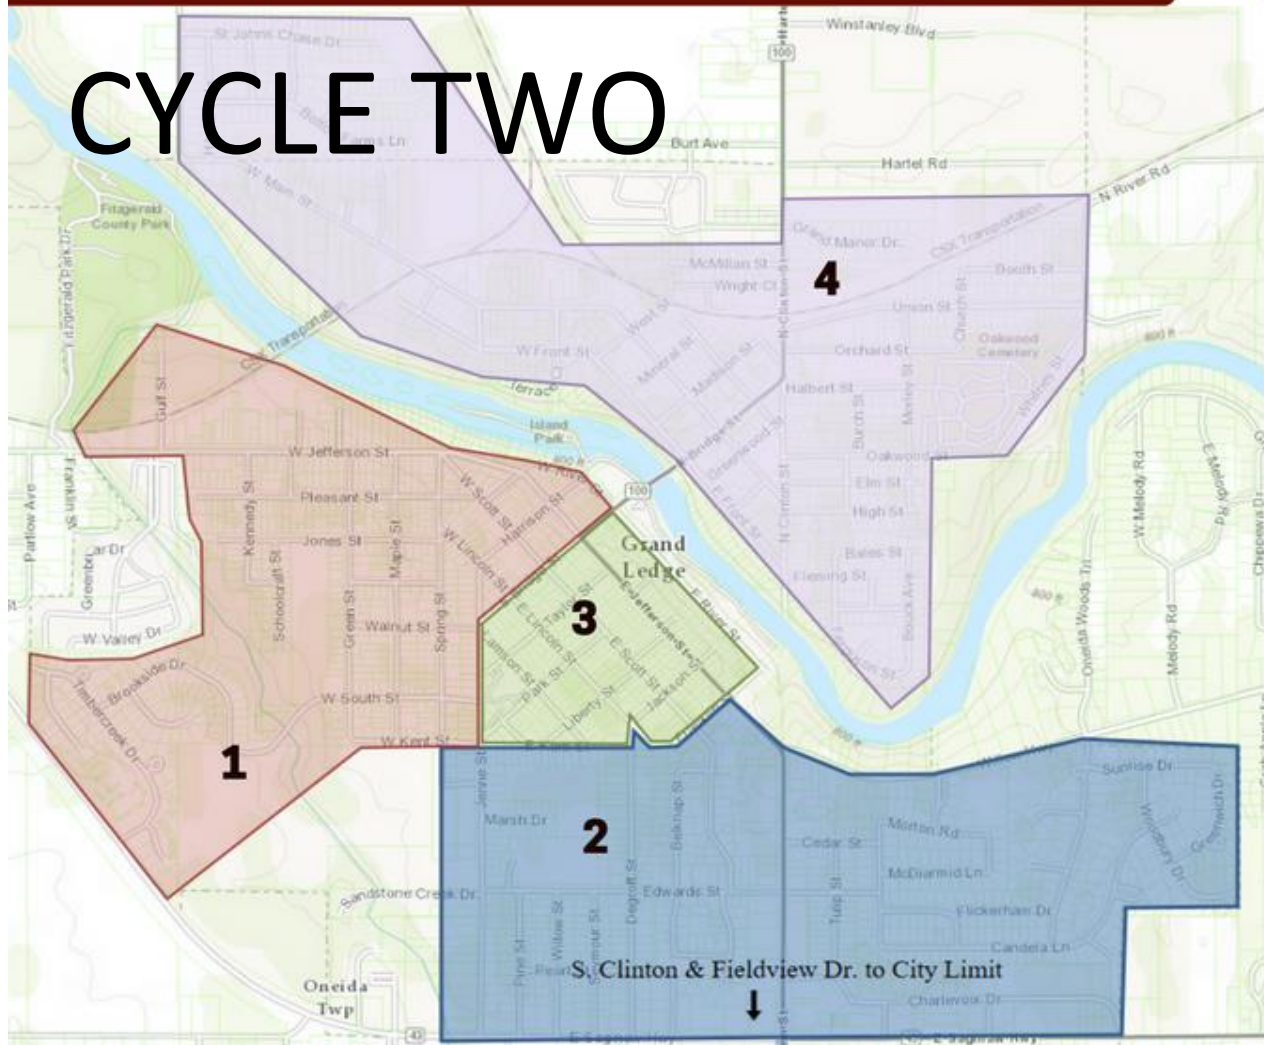

# City-Wide LEAF PICK-UP

Leaves can be raked to the grassy area between the sidewalk and curb. Please do not push your leaves into the street as it is a safety hazard!

Your pick-up days are coordinated by what zone you are in!

## CYCLE TWO

**1**

**Monday 11/7  
and  
Tuesday 11/8**

**2**

**Wednesday 11/9  
and  
Thursday 11/10**

**3**

**Monday 11/14  
through  
12pm Wednesday 11/16**

**4**

## CYCLE THREE

- 1**  
Monday 11/21  
and  
Tuesday 11/22
- 2**  
Wednesday 11/23  
and  
Monday 11/28
- 3**  
Tuesday 11/29  
and  
Wednesday 11/30
- 4**  
Thursday 12/1  
and  
Friday 12/2  
End of Collection